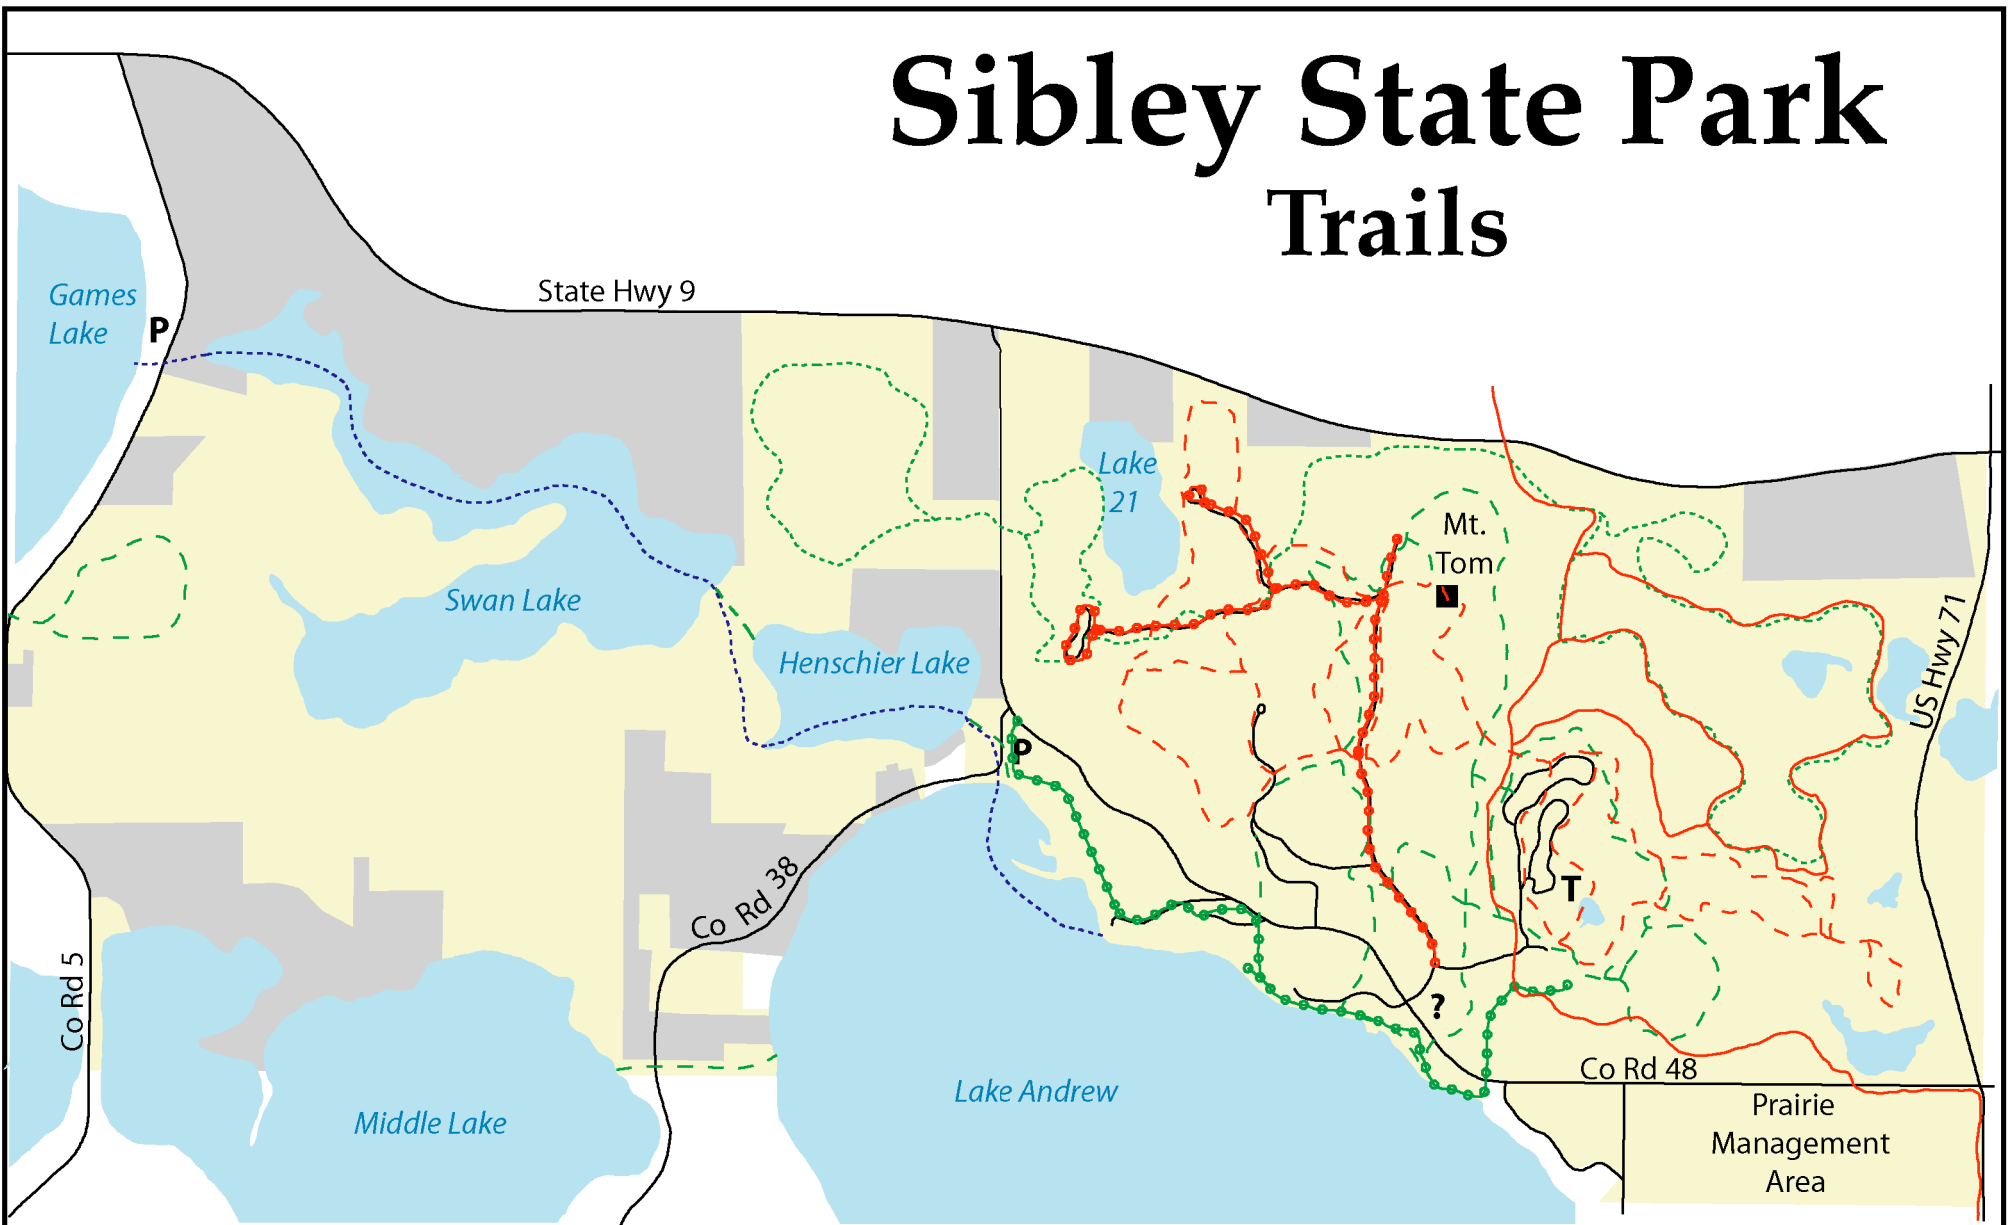

Sibley State Park Trails

Summer Trails

- - - - - Hiking
- Horseback/Hiking
- Bicycle/Interpretive
- - - - - Canoe Route
- Private Property

Winter Trails

- Snowmobile
- - - - - Crosscountry Ski
- Skate Ski
- Roads
- Park Property

- P** Parking
- T** Trail Center
- ?** Information

Compiled from existing Minnesota DNR sources.

Geo-Concepts Visual Data, 2004